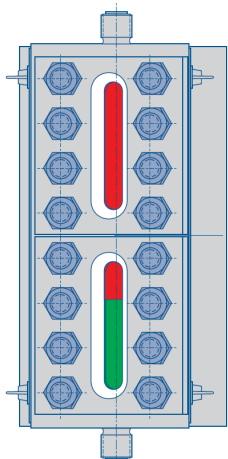

Features: LEVEL GAUGE type EVA50/EVC50 suitable for incandescent lamp, fluorescent lamp, halogen lamp and led lamp, INERIS certificate, low consumption and high performance. Neoprene O-RING gasket for waterproof protection IP66.

Materiali: Corpo e coperchio in STAINLESS STEEL 316, viteria in stainless steel, globo trasparente in vetro termoresistente e resistente agli urti, gabbia in acciaio inox (se richiesta), riflettore (se richiesto).

**Alimentazioni:
Voltage:
da 12V a 440V AC
da 12V a 125V DC**

EVA50SS EVC50SS

Stainless steel 316

EVA50SS

EVC50SS

EVA...

SERIE SERIES	DIMENSIONI mm DIMENSIONS mm	
	A	B
EVA100	325	170
EVA200	357	200
EVA300	433	220

EVC...

SERIE SERIES	DIMENSIONI mm DIMENSIONS mm	
	A	B
EVC100	325	170
EVC200	357	200
EVC300	433	220

EVA50

SERIE SERIES	DIMENSIONI mm DIMENSIONS mm	
EVA50	200	135

SERIE SERIES	DIMENSIONI mm DIMENSIONS mm	
EVC50	215	135