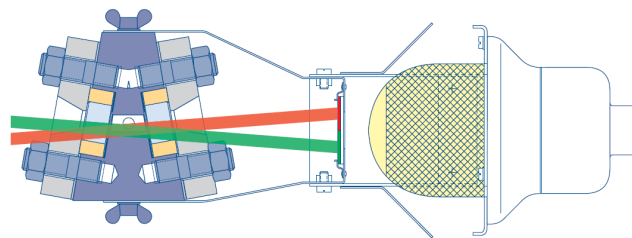

EVA50SS EVC50SS

zone 1	zone 2	Ex db IIC Gb II2GD		-20°C		
zone 21	zone 22	Ex tb IIIC Db II2GD		+40°C		
ILLUMINATORI DI LIVELLO	T6	T5	T4	T3	IP66	-20°C
LEVEL GAUGE	T 85°C	T 100°C	T 135°C	T 200°C		+60°C

Caratteristiche: ILLUMINATORI DI LIVELLO serie EVA50/EVC50 adatte per lampade ad incandescenza, lampade fluorescenti, lampade alogene e lampade led, certificata INERIS, bassi consumi e durata illimitata. Guarnizione O-RING in neoprene per protezione meccanica IP66.

Features: LEVEL GAUGE type EVA50/EVC50 suitable for incandescent lamp, fluorescent lamp, halogen lamp and led lamp, INERIS certificate, low consumption and high performance. Neoprene O-RING gasket for waterproof protection IP66.

Materiali: Corpo e coperchio in STAINLESS STEEL 316, viteria in stainless steel, globo trasparente in vetro termoresistente e resistente agli urti, gabbia in acciaio inox (se richiesta), riflettore (se richiesto).

Materials: STAINLESS STEEL 316 body and cover, stainless steel hardware, transparent globe resistant and impact resistant glass, stainless steel guard (on request), reflector (on request).

SERIE SERIES CODICE ORDINE CODE ORDER	INCANDESCENZA INCANDESCENT INC..	FLUORESCENTI FLUORESCENT FLU..	ALOGENE HALOGEN AL..	LED LED..
EVA50 EVC50	40 to 150W	5 to 18W	18 to 105W	5 to 29W

**Alimentazioni:
Voltage:
da 12V a 440V AC
da 12V a 125V DC**

EVA50SS EVC50SS

Stainless steel 316