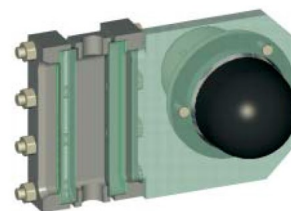

Features: **LEVEL GAUGE** type EVA50/EVC50 suitable for incandescent lamp, fluorescent lamp, halogen lamp and led lamp, INERIS certificate, low consumption and high performance. Neoprene O-RING gasket for waterproof protection IP66.

Materials: Aluminium body and cover, stainless steel hardware, transparent globe resistant and impact resistant glass, stainless steel guard (on request), reflector (on request).

SERIE SERIES CODICE ORDINE CODE ORDER	INCANDESCENZA INCANDESCENT INC..	FLUORESCENTI FLUORESCENT FLU..	ALOGENE HALOGEN AL..	LED LED..
EVA50 EVC50	40 to 150W	5 to 18W	18 to 105W	5 to 29W

Alimentazioni:
Voltage:
da 12V a 440V AC
da 12V a 125V DC

EVA50

EVC50

EVA...

SERIE SERIES	DIMENSIONI mm DIMENSIONS mm	
	A	B
EVA100	325	170
EVA200	357	200
EVA300	433	220

EVC...

SERIE SERIES	DIMENSIONI mm DIMENSIONS mm	
	A	B
EVC100	325	170
EVC200	357	200
EVC300	433	220

EVA50

SERIE SERIES	DIMENSIONI mm DIMENSIONS mm	
EVA50	200	135

SERIE SERIES	DIMENSIONI mm DIMENSIONS mm	
EVC50	215	135

EVC50

**ESEMPIO ORDINE
EXAMPLE ORDER**

CODICE CODE	LAMPADE FORNITA LAMP PROVIDED
EVA50-FLU-18 EVA50-FLU-18	EVA50 FLUORESCENTE 18W EVA50 FLUORESCENT 18W
EVC200-INC-200 EVC200-INC-200	EVC200 INCANDESCENZA 200W EVC200 INCANDESCENT 200W