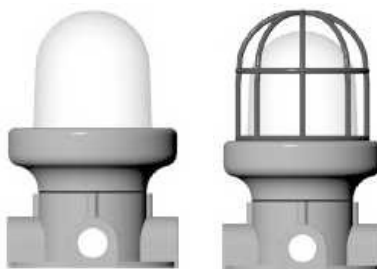

EVA50 EVC50

zone 1	zone 2	Ex db IIC Gb II2GD	-20°C		
zone 21	zone 22	Ex tb IIIC Db II2GD	+40°C		
T6	T5	T4	T3	IP66	-20°C
T 85°C	T 100°C	T 135°C	T 200°C		+60°C

ILLUMINATORI DI LIVELLO

LEVEL GAUGE

Caratteristiche: **ILLUMINATORI DI LIVELLO** serie EVA50/EVC50 adatte per lampade ad incandescenza, lampade fluorescenti, lampade alogene e lampade led, certificata INERIS, bassi consumi e durata illimitata. Guarnizione O-RING in neoprene per protezione meccanica IP66.

Features: **LEVEL GAUGE** type EVA50/EVC50 suitable for incandescent lamp, fluorescent lamp, halogen lamp and led lamp, INERIS certificate, low consumption and high performance. Neoprene O-RING gasket for waterproof protection IP66.

Materiali: Corpo e coperchio in lega leggera di alluminio LM6, viteria in acciaio inox, globo trasparente in vetro termoresistente e resistente agli urti, gabbia in acciaio inox (se richiesta), riflettore (se richiesto).

Materials: Aluminium body and cover, stainless steel hardware, transparent globe resistant and impact resistant glass, stainless steel guard (on request), reflector (on request).

SERIE SERIES CODICE ORDINE CODE ORDER	INCANDESCENZA INCANDESCENT INC..	FLUORESCENTI FLUORESCENT FLU..	ALOGENE HALOGEN AL..	LED LED..
EVA50 EVC50	40 to 150W	5 to 18W	18 to 105W	5 to 29W

Alimentazioni:
Voltage:
da 12V a 440V AC
da 12V a 125V DC