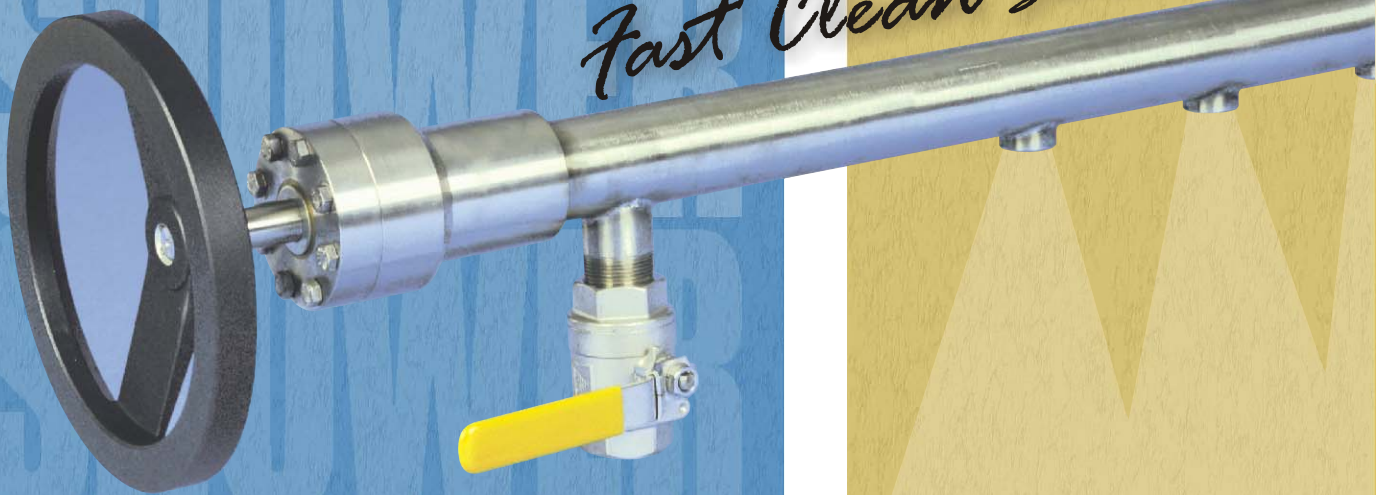

Fast Clean SHOWER

SHOWER

SHOWER

SHOWER

SHOWER

SHOWER

Fast Clean Shower

HCT