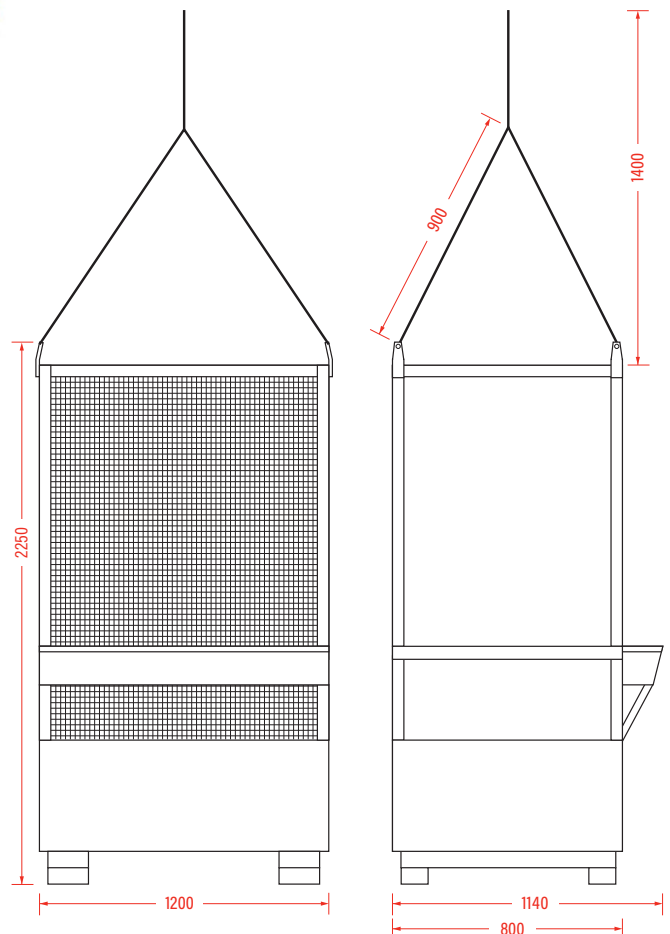

HIRE OR PURCHASE TODAY - CALL OUR SPECIALIST TEAM ON:

North: +44 (0)161 683 2580 - South: +44 (0)1844 202 071 - Scotland: +44 (0)1698 824 444