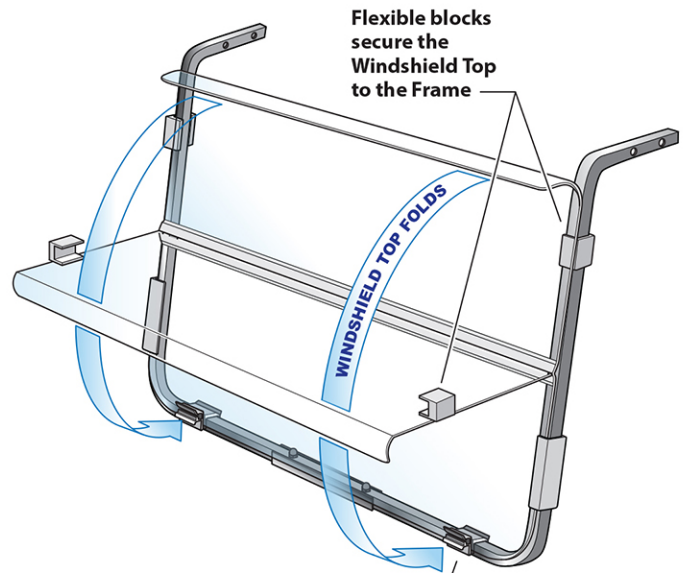

CURTIS FOLDING WINDSHIELD FEATURE

Windshield Top secures in the Locking Clips for safe open air driving

CURTIS QUALITY ACCESSORIES CAN COMPLETE YOUR GATOR

3" x 5" OVAL LED WORKLIGHT SET

Mount directly to any ROPS system, round or square. Super bright LED power. Waterproof and sold individually. Lights are adjustable L & R and also tilt. 1400 Lumens. Prewired. Everything you need is in the kit.