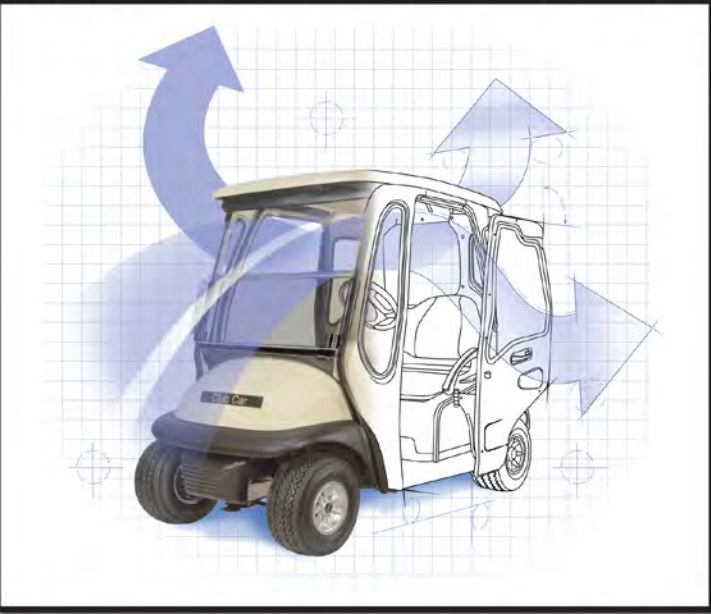

CURTIS CAB SYSTEM FOR CLUB CAR® PRECEDENT

*Club Car Precedent
with Curtis Cab*

CURTIS QUALITY ACCESSORIES

BREAKAWAY SIDE VIEW MIRROR KIT

Includes all Mounting Hardware.
Two Mirrors per Kit. Durable and Stylish.
13.75"H x 10.00"W.

LED SWIVEL DOME LIGHT

Super-Bright LED Dome Light can spin, swivel and tilt to direct light to where you need it most.

ROOF MOUNT LED STROBE LIGHT

360° Low profile strobe light featuring Lexan® lens mounts to any flat surface on the roof of your vehicle. Fast and easy installation, weather-resistant and everything needed to mount is in the kit. Three different flash modes.

CURTIS IS THE LEADER IN COMFORT, VISIBILITY AND DURABILITY

CURTIS FEATURES	YOUR BENEFIT
Easy glide parallel opening doors	Doors slide smoothly for easy access even in tight spaces
Drive with the doors OPEN...	Doors lock open in place providing excellent ventilation with open air driving
Drive with the doors CLOSED...	Comfort and all weather protection you can't get with a canopy only design
Lightweight molded thermoformed panels complement any vehicle	Exceptional fit and finish; easy to clean and keeps that "new" look for years
Stylish, contemporary design	Sophisticated look and superior durability; won't fade or stretch out of shape like some soft side or roll up enclosures

Unique Curtis Hinge Engineered for Parallel Opening Doors

Club Car Precedent

More Innovation. More Value.

Comfort and Style on the Golf Course or Anywhere You Travel

PARALLEL OPENING DOORS FOR UNMATCHED VENTILATION