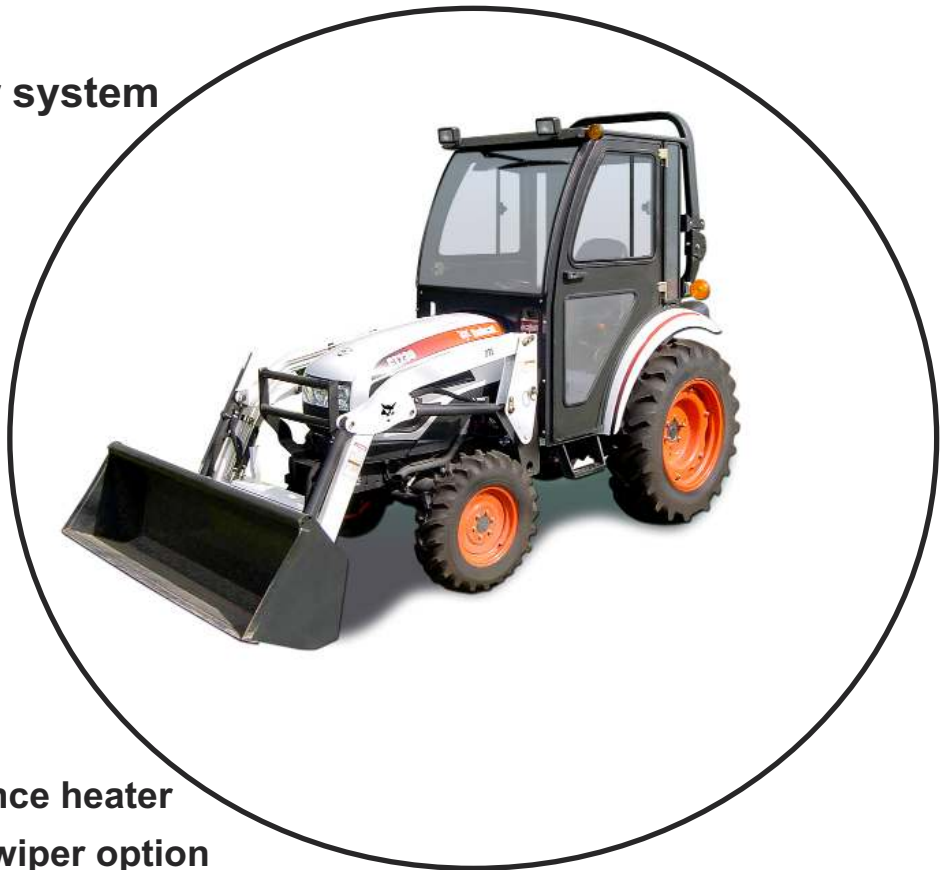

Available for the Bobcat CT230

Each cab features:

- ◆ Molded safety glass windshield opens for ventilation
- ◆ Pin hinged doors for quick and easy removal
- ◆ Deluxe sliding windows for additional ventilation
- ◆ Acoustical headliner
- ◆ 12V Windshield wiper system

Cab Enclosure
Part #: 1BC230

Optional features:

- ◆ 20,000 BTU high performance heater
- ◆ Rear glass panel and rear wiper option
- ◆ Deluxe overhead console with AM/FM digital radio and CD player
- ◆ Work lights and strobe light kits