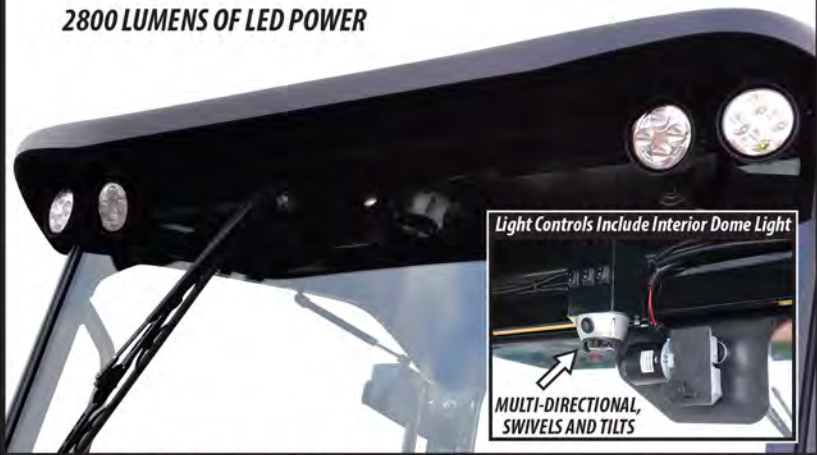

### ROOF MOUNT LED STROBE LIGHT

360° Low profile strobe light featuring Lexan lens mounts to any flat surface on the roof of your vehicle. Fast and easy installation, weather resistant and everything needed to mount is in the kit. Three different flash modes.

### DIRECTIONAL LED SWIVEL DOME LIGHT

Super bright LED Dome Light can spin, swivel and tilt to direct light to where you need it most.

## WORKLIGHTS, STROBES AND OTHER ACCESSORIES AVAILABLE

2800 LUMENS OF LED POWER

Light Controls Include Interior Dome Light

MULTI-DIRECTIONAL, SWIVELS AND TILTS