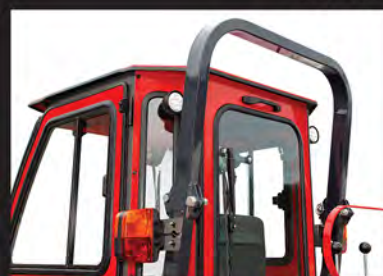

CURTIS CAB FOR MASSEY FERGUSON GC1700 SERIES

PERFECT FOR ANY WEATHER CONDITION!

Curtis Premium Cab on GC1720 Tractor with DL95 Loader

GC1700 Series Now Fits with DL100 and DL95 Loaders

Fits Massey Ferguson GC1700 Series Sub-Compact Tractors

CURTIS QUALITY ACCESSORIES

ROOF MOUNT LED STROBE LIGHT
 360° Low profile strobe light featuring Lexan® lens mounts to any flat surface on the roof of your vehicle. Fast and easy installation, weather-resistant and everything needed to mount is in the kit. Three different flash modes.

DIRECTIONAL LED SWIVEL DOME LIGHT
 Super Bright LED Dome Light can Spin, Swivel and Tilt to Direct Light to where you need it most.

SIDE VIEW MIRROR KIT
 Includes all Mounting Hardware. 2 Mirrors per Kit. Durable and Stylish, and can be relocated easily from Door to Frame for Summer 'No Doors' work. 13.75" H x 10.00" W.

CURTIS CAB FOR MASSEY FERGUSON GC1700 SERIES

NOTE: The Removable Rear Panel is an Optional Upgrade to the Standard Cab

Enhancing Our Customers' Comfort and Productivity Every Day

REAR LED WORK LIGHT KIT AVAILABLE