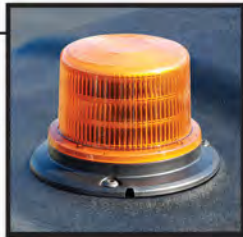

CURTIS CAB FOR JOHN DEERE® 4 FAMILY TRACTORS

Curtis Premium Cab
Shown with Optional
Low-Profile LED Work Lights

Fits John Deere 4044R, 4052R and 4066R Compact Tractor Models

CURTIS QUALITY ACCESSORIES

ROOF MOUNT LED STROBE LIGHT

360° Low profile strobe light featuring Lexan® lens mounts to any flat surface on the roof of your vehicle. Fast and easy installation, weather-resistant and everything needed to mount is in the kit. Three different flash modes.

DIRECTIONAL LED SWIVEL DOME LIGHT

Super Bright LED Dome Light can Spin, Swivel and Tilt to Direct Light to where you need it most.

SIDE VIEW MIRROR KIT

Includes all Mounting Hardware. 2 Mirrors per Kit. Durable and Stylish, and can be relocated easily from Door to Frame for Summer 'No Doors' work. 13.75" H x 10.00" W.

CURTIS IS THE LEADER IN COMFORT, VISIBILITY AND DURABILITY

CURTIS FEATURES	YOUR BENEFIT
Commercial Grade, Powder Coated Steel	Rugged Construction
Premium Cab: Dual Sliding Door Windows, Venting Windshield and Venting Glass Rear Panel	Durable and Long Lasting Finish
Premium Cab: Wide Door Windows with Lower Window, Cowl Windows and Rear Glass Panel	Excellent Visibility
Total Seal System, Pin-Hinged Doors	Full Perimeter Rubber Seal prevents Water Leaks; Doors remove in Seconds without Tools
Tempered Glass Windshield	Can be cleared with an Ice Scraper
Color Match	Factory Installed Look