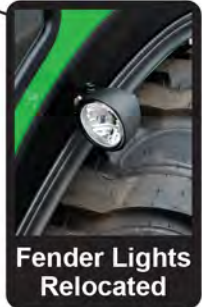

360° Low profile strobe light featuring Lexan® lens mounts to any flat surface on the roof of your vehicle. Fast and easy installation, weather-resistant and everything needed to mount is in the kit. Three different flash modes.

DIRECTIONAL LED SWIVEL DOME LIGHT

Super Bright LED Dome Light can Spin, Swivel and Tilt to Direct Light to where you need it most.

SIDE VIEW MIRROR KIT

Includes all Mounting Hardware. 2 Mirrors per Kit. Durable and Stylish, and can be relocated easily from Door to Frame for Summer 'No Doors' work. 13.75" H x 10.00" W.

Lockable Doors

OPTIONAL 20,000 BTU MEGA BURNER

CAB HEATER AVAILABLE

Backhoe Compatible

Curtis Premium Cab

Fender Lights Relocated

Enhancing Our Customers' Comfort and Productivity Every Day

Windshield Opens 8 Inches and Locks in place for Exceptional Ventilation