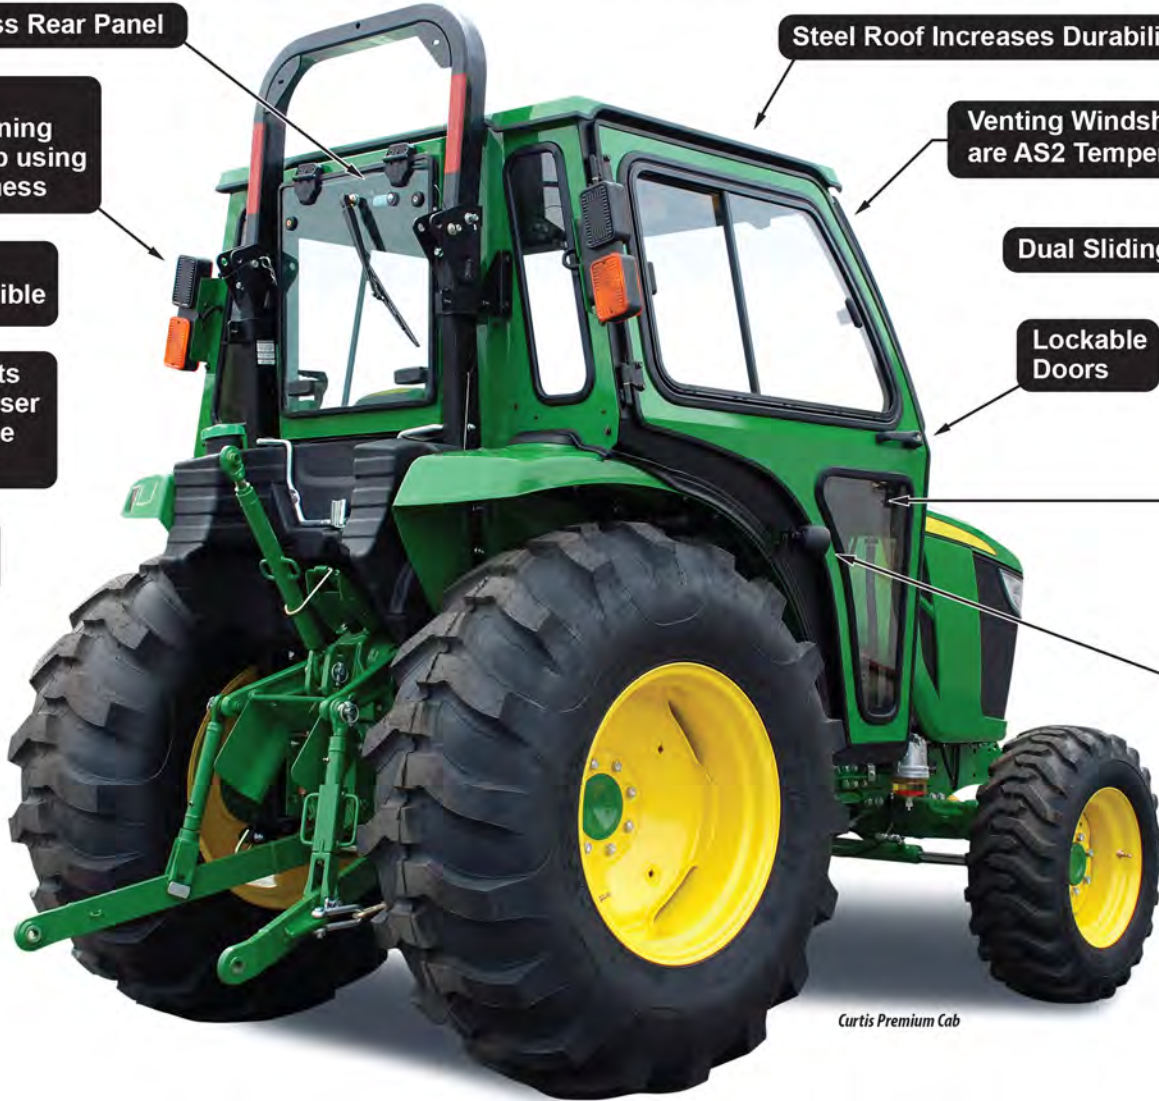

Fender Lights Relocated

CURTIS CAB FOR JOHN DEERE® 4 FAMILY TRACTORS

Existing Factory ROPS Stays in Place for Safety

Excellent Operator Visibility

12 VDC Wiper Included

Venting Glass Rear Panel

Steel Roof Increases Durability

Relocate Tail and Running Lights to Cab using Factory Harness

Venting Windshield and Doors are AS2 Tempered Safety Glass

4th & 5th SCV Compatible

Dual Sliding Door Windows

Curtis Cab fits Power Reverser Models unlike Factory Cab

Lockable Doors

OPTIONAL 20,000 BTU MEGA BURNER

CAB HEATER AVAILABLE

Backhoe Compatible

Curtis Premium Cab