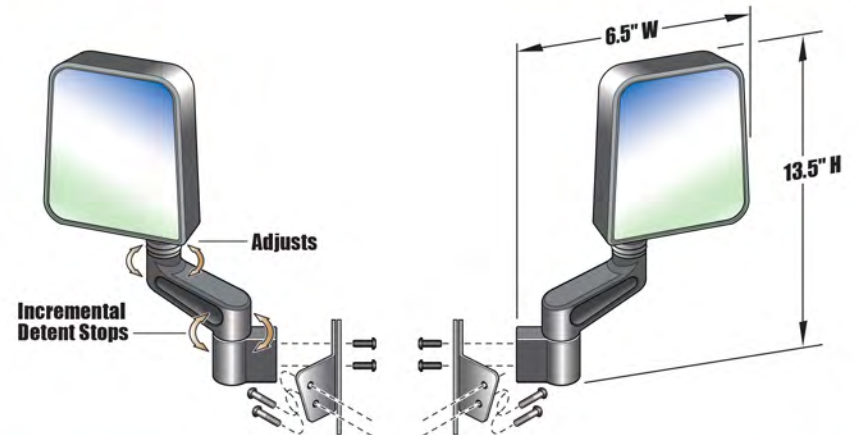

Universal Applications

CURTIS FEATURES	YOUR BENEFIT
Drilling Template Included	Fast, Solid Installation
Factory Look and Style	Blends into Vehicle Styling
Fast & Easy Installation	Clean, Simple Two Bolt Mount
Adapter Kits and Hardware	Everything You Need is in the Kit
Break-Away Mirrors	Reduces Damage During Impact