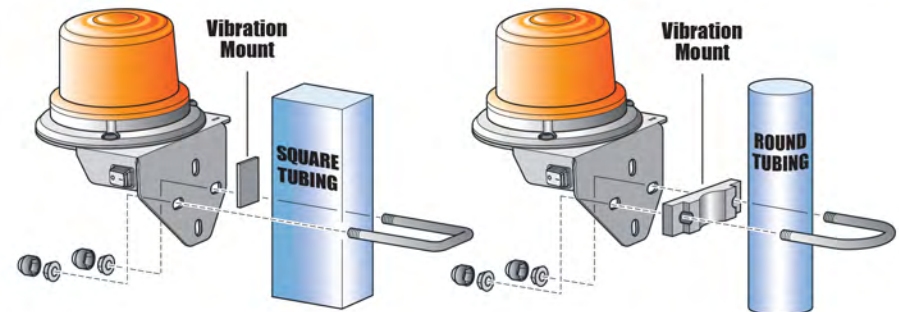

EVERYTHING YOU NEED IS IN THE KIT