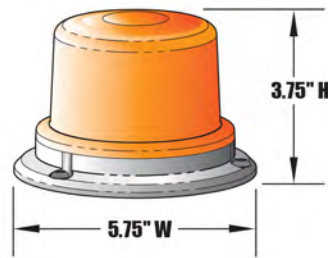

EVERYTHING YOU NEED IS IN THE KIT