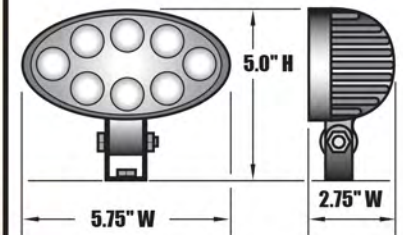

EVERYTHING YOU NEED IS IN THE KIT