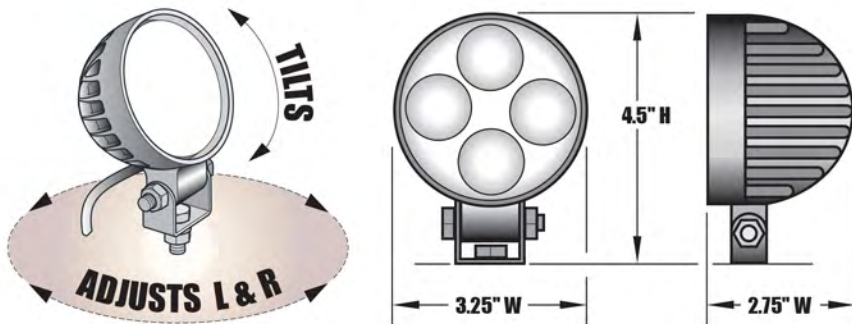

Compact Lights & Automotive Style Mirrors

3" ROUND WORKLIGHT KIT

700 Lumens • 1.0 Amperage Draw

CURTIS FEATURES	YOUR BENEFIT
Roof Mount to any Vehicle	Not Cab or Vehicle Specific
Pre-Wired Worklights	Shortens Installation Time
Super-Bright LED	Very Efficient, Low Amp Draw
Fully Adjustable Swivel Mounts	Place Lights Anywhere on Vehicle
Fast & Easy Installation	Everything You Need is in the Box

SIDE VIEW MIRROR KIT

Universal Applications

CURTIS FEATURES	YOUR BENEFIT
Drilling Template Included	Fast, Solid Installation
Factory Look and Style	Blends into Vehicle Styling
Fast & Easy Installation	Clean, Simple Two Bolt Mount
Adapter Kits and Hardware	Everything You Need is in the Kit
Break-Away Mirrors	Reduces Damage During Impact