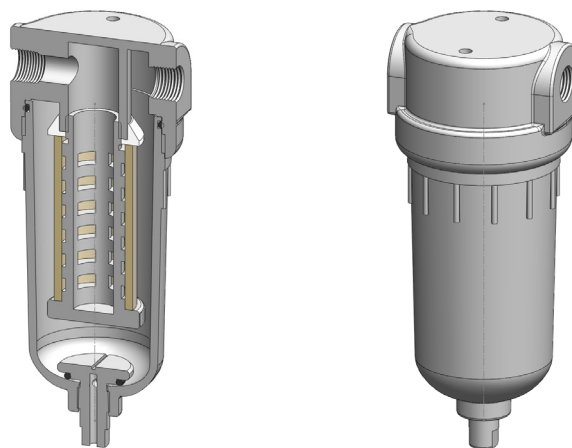

**Materials** Polypropylene  
**Pressure** 7 Bar  
**Ports** 1/4" or 1/2"  
**Element** 25.64.□

PP211 series filter housings are constructed entirely from polypropylene. They are supplied with 1/4" or 1/2" ports and have a range of drain options.

These housings are specified where a good chemical resistance is required.

Standard housings have NPT ports and a Viton seal. Other seal types are available as an option. BSPT and BSPP port types are also available.

## Technical Specifications

Housing Model	PP211.201	PP211.221	PP211.261	PP211.401	PP211.421	PP211.461
Port Size	1/4" NPT	1/4" NPT	1/4" NPT	1/2" NPT	1/2" NPT	1/2" NPT
Drain	None	1/4" NPT	Manual	None	1/4" NPT	Manual
Maximum Pressure, Bar	7	7	7	7	7	7
Maximum Temperature, °C	50	50	50	50	50	50
<b>Materials of Construction (1)</b>						
Head, Bowl & Internals	PP	PP	PP	PP	PP	PP
Seals (2)	Viton	Viton	Viton	Viton	Viton	Viton
Filter Element Code (3)	25.64.□	25.64.□	25.64.□	25.64.□	25.64.□	25.64.□
Adsorber Cartridge Code (4)	25.64.AT□	25.64.AT□	25.64.AT□	25.64.AT□	25.64.AT□	25.64.AT□
<b>Principal Dimensions in mm</b>						
Diameter	65	65	65	65	65	65
Height	147	147	159	147	147	159
Volume, cc	145	145	145	145	145	145
Weight, kg	0.2	0.2	0.2	0.2	0.2	0.2
<b>Accessories</b>						
Mounting Bracket	MBSS21	MBSS21	MBSS21	MBSS21	MBSS21	MBSS21