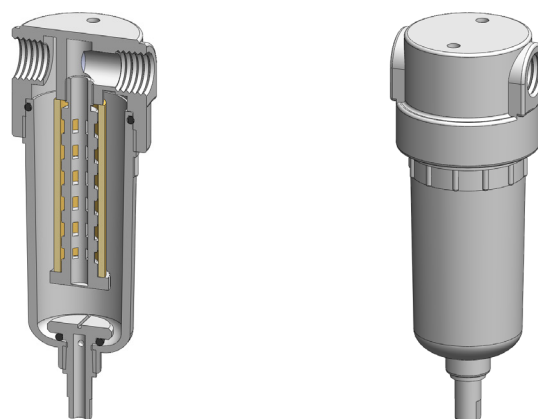

<b>Materials</b>	<b>Polypropylene</b>
<b>Pressure</b>	<b>7 Bar</b>
<b>Ports</b>	<b>1/8" or 1/4"</b>
<b>Element</b>	<b>12.57.□</b>

PP121 series filter housings are constructed entirely from polypropylene. They are supplied with 1/8" or 1/4" ports and have a range of drain options.

These housings are specified where a good chemical resistance is required.

Standard housings have NPT ports and a Viton seal. Other seal types are available as an option. BSPT and BSPP port types are also available.

## Technical Specifications

Housing Model	PP121.101	PP121.111	PP121.161	PP121.201	PP121.211	PP121.261
Port Size	1/8" NPT	1/8" NPT	1/8" NPT	1/4" NPT	1/4" NPT	1/4" NPT
Drain	None	1/8" NPT	Manual	None	1/8" NPT	Manual
Maximum Pressure, Bar	7	7	7	7	7	7
Maximum Temperature, °C	50	50	50	50	50	50
<b>Materials of Construction (1)</b>						
Head, Bowl & Internals	PP	PP	PP	PP	PP	PP
Seals (2)	Viton	Viton	Viton	Viton	Viton	Viton
Filter Element Code (3)	12.57.□	12.57.□	12.57.□	12.57.□	12.57.□	12.57.□
Adsorber Cartridge Code (4)	12.57.AT□	12.57.AT□	12.57.AT□	12.57.AT□	12.57.AT□	12.57.AT□
<b>Principal Dimensions in mm</b>						
Diameter	45	45	45	45	45	45
Height	113	113	127	113	113	127
Volume, cc	55	55	55	55	55	55
Weight, kg	0.05	0.05	0.05	0.05	0.05	0.05
<b>Accessories</b>						
Mounting Bracket	MBSS11	MBSS11	MBSS11	MBSS11	MBSS11	MBSS11