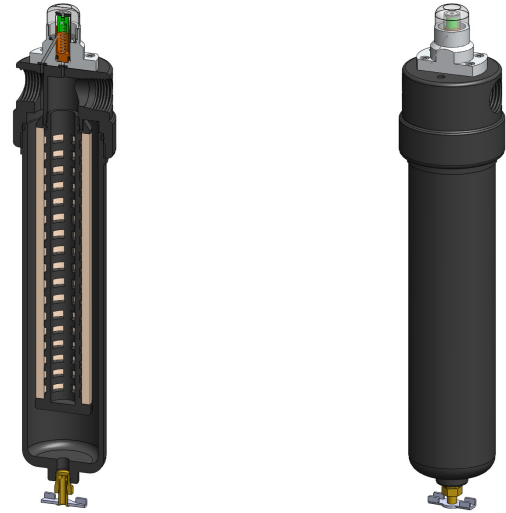

AiA223 & AiA233

Filter Housing with DPI

Materials	Aluminium
Pressure	17 Bar
Ports	1/4" or 1/2"
Element	25.127.□ & 25.178.□

AiA223 & AiA233 series filter housings with differential pressure indicators have an anodised aluminium head and bowl with polyamide internals.

They are supplied with 1/4" or 1/2" ports and have a range of drain options. These housings are suitable for compressed air systems and general filtration applications.

Standard housings have NPT ports and Viton seals. Other seal types are available as an option. BSPT and BSPP port types are also available.

Technical Specifications

Housing Model	AiA233.201	AiA233.211	AiA233.261	AiA223.271	AiA233.401	AiA233.411	AiA233.461	AiA223.471
Port Size	1/4" NPT	1/4" NPT	1/4" NPT	1/4" NPT	1/2" NPT	1/2" NPT	1/2" NPT	1/2" NPT
Drain	None	1/8" NPT	Manual	Automatic	None	1/8" NPT	Manual	Automatic
Maximum Pressure, Bar	17	17	17	17	17	17	17	17
Maximum Temperature, °C	120	120	120	120	120	120	120	120
Materials of Construction (1)								
Head & Bowl	AL	AL	AL	AL	AL	AL	AL	AL
Internals	PA	PA	PA	PA	PA	PA	PA	PA
Seals (2)	Viton	Viton	Viton	Viton	Viton	Viton	Viton	Viton
Filter Element Code (3)	25.178.□	25.178.□	25.178.□	25.127□	25.178.□	25.178.□	25.178.□	25.127□
Adsorber Cartridge Code (4)	25.178.AT□	25.178.AT□	25.178.AT□	-	25.178.AT□	25.178.AT□	25.178.AT□	-
Principal Dimensions in mm								
Diameter	62	62	62	62	62	62	62	62
Height	297	297	309	309	297	297	309	309
Volume, cc	240	240	240	240	240	240	240	240
Weight, kg	0.35	0.35	0.35	0.35	0.35	0.35	0.35	0.35
Accessories								
Mounting Bracket	MBAiN21	MBAiN21	MBAiN21	MBAiN21	MBAiN21	MBAiN21	MBAiN21	MBAiN21