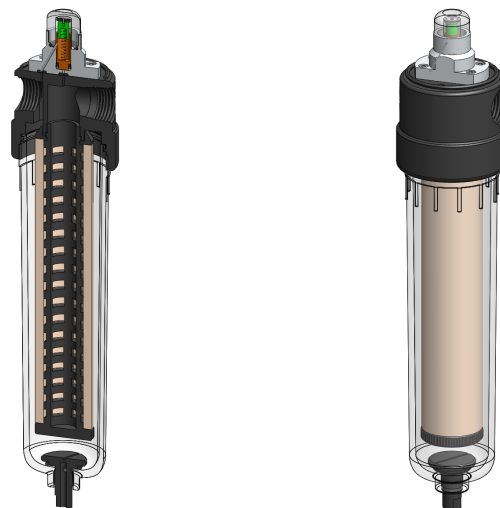

AiN222 & AiN232

Filter Housing with DPI

Materials	Aluminium & Polyamide
Pressure	10 Bar
Ports	1/4" or 1/2"
Element	25.127.□ & 25.178.□

AiN222 & AiN232 series filter housings with differential pressure indicator have an anodised aluminium head with polyamide bowl and internals.

They are supplied with 1/4" or 1/2" ports and have a range of drain options. These housings are suitable for compressed air systems and general filtration applications.

Standard housings have NPT ports and Viton seals. Other seal types are available as an option. BSPT and BSPP port types are also available.

Technical Specifications

Housing Model	AiN232.201	AiN232.221	AiN232.261	AiN222.271	AiN232.401	AiN232.421	AiN232.461	AiN222.471
Port Size	1/4" NPT	1/4" NPT	1/4" NPT	1/4" NPT	1/2" NPT	1/2" NPT	1/2" NPT	1/2" NPT
Drain	None	1/4" NPT	Manual	Automatic	None	1/4" NPT	Manual	Automatic
Maximum Pressure, Bar	10	10	10	10	10	10	10	10
Maximum Temperature, °C	50	50	50	50	50	50	50	50
Materials of Construction (1)								
Head	AL	AL	AL	AL	AL	AL	AL	AL
Bowl & Internals	PA	PA	PA	PA	PA	PA	PA	PA
Seals (2)	Viton	Viton	Viton	Viton	Viton	Viton	Viton	Viton
Filter Element Code (3)	25.178.□	25.178.□	25.178.□	25.127□	25.178.□	25.178.□	25.178.□	25.127□
Adsorber Cartridge Code (4)	25.178.AT□	25.178.AT□	25.178.AT□	-	25.178.AT□	25.178.AT□	25.178.AT□	-
Principal Dimensions in mm								
Diameter	62	62	62	62	62	62	62	62
Height	251	251	264	264	251	251	264	264
Volume, cc	240	240	240	240	240	240	240	240
Weight, kg	0.35	0.35	0.35	0.35	0.35	0.35	0.35	0.35
Accessories								
Mounting Bracket	MBAiN21	MBAiN21	MBAiN21	MBAiN21	MBAiN21	MBAiN21	MBAiN21	MBAiN21