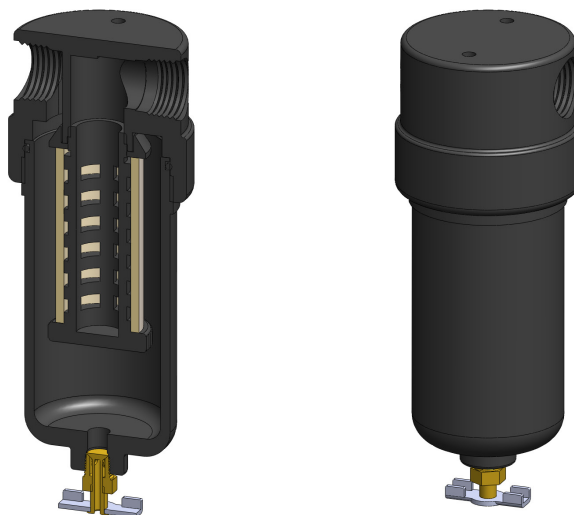

Materials	Aluminium
Pressure	17 Bar
Ports	1/4" or 1/2"
Element	25.64.□

AA213 series filter housings have an anodised aluminium head and bowl with polyamide internals.

They are supplied with 1/4" or 1/2" ports and have a range of drain options included an automatic version. These housings are suitable for compressed air systems and general filtration applications.

Standard housings have NPT ports and Viton seals. Other seal types are available as an option. BSPT and BSPP port types are also available.

Technical Specifications

Housing Model	AA213.201	AA213.211	AA213.261	AA213.271	AA213.401	AA213.411	AA213.461	AA213.471
Port Size	1/4" NPT	1/4" NPT	1/4" NPT	1/4" NPT	1/2" NPT	1/2" NPT	1/2" NPT	1/2" NPT
Drain	None	1/8" NPT	Manual	Automatic	None	1/8" NPT	Manual	Automatic
Maximum Pressure, Bar	17	17	17	17	17	17	17	17
Maximum Temperature, °C	120	120	120	120	120	120	120	120
Materials of Construction (1)								
Head & Bowl	AL	AL	AL	AL	AL	AL	AL	AL
Internals	PA	PA	PA	PA	PA	PA	PA	PA
Seals (2)	Viton	Viton	Viton	Viton	Viton	Viton	Viton	Viton
Filter Element Code (3)	25.64.□	25.64.□	25.64.□	25.64.□	25.64.□	25.64.□	25.64.□	25.64.□
Adsorber Cartridge Code (4)	25.64.AT□	25.64.AT□	25.64.AT□	-	25.64.AT□	25.64.AT□	25.64.AT□	-
Principal Dimensions in mm								
Diameter	62	62	62	62	62	62	62	62
Height	151	151	164	164	151	151	164	164
Volume, cc	140	140	140	140	140	140	140	140
Weight, kg	0.45	0.45	0.45	0.45	0.45	0.45	0.45	0.45
Accessories								
Mounting Bracket	MBSS21	MBSS21	MBSS21	MBSS21	MBSS21	MBSS21	MBSS21	MBSS21

(4) Replace the □ with the type required, e.g. 25.64.AT01. Adsorber cartridges are not suitable for housings with automatic drains

Contact Us

Classic Filters Ltd.
Sextant Park
Neptune Close
Rochester
Kent
England
ME2 4LU