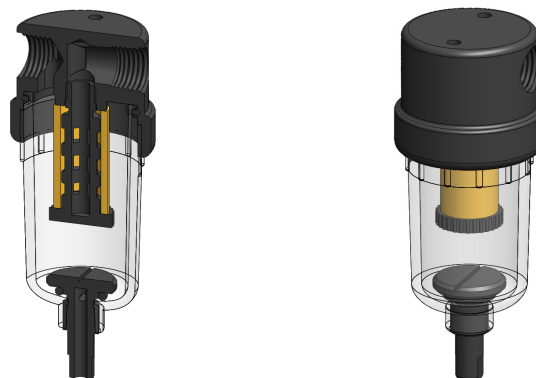

<b>Materials</b>	<b>Aluminium &amp; Polyamide</b>
<b>Pressure</b>	<b>10 Bar</b>
<b>Ports</b>	<b>1/8" or 1/4"</b>
<b>Element</b>	<b>12.32.□</b>

AN112 series filter housings have an anodised aluminium head with polyamide bowl and internals.

They are supplied with 1/8" or 1/4" ports and have a range of drain options. These housings are suitable for compressed air systems and general filtration applications.

Standard housings have NPT ports and Viton seals. Other seal types are available as an option. BSPT and BSPP port types are also available.

## Technical Specifications

Housing Model	AN112.101	AN112.111	AN112.161	AN112.201	AN112.211	AN112.261
Port Size	1/8" NPT	1/8" NPT	1/8" NPT	1/4" NPT	1/4" NPT	1/4" NPT
Drain	None	1/8" NPT	Manual	None	1/8" NPT	Manual
Maximum Pressure, Bar	10	10	10	10	10	10
Maximum Temperature, °C	50	50	50	50	50	50
<b>Materials of Construction (1)</b>						
Head	AL	AL	AL	AL	AL	AL
Bowl & Internals	PA	PA	PA	PA	PA	PA
Seals (2)	Viton	Viton	Viton	Viton	Viton	Viton
Filter Element Code (3)	12.32.□	12.32.□	12.32.□	12.32.□	12.32.□	12.32.□
Adsorber Cartridge Code (4)	12.32.AT□	12.32.AT□	12.32.AT□	12.32.AT□	12.32.AT□	12.32.AT□
<b>Principal Dimensions in mm</b>						
Diameter	40	40	40	40	40	40
Height	93.5	93.5	108	93.5	93.5	108
Volume, cc	25	25	25	25	25	25
Weight, kg	0.1	0.1	0.1	0.1	0.1	0.1
<b>Accessories</b>						
Mounting Bracket	MBSS11	MBSS11	MBSS11	MBSS11	MBSS11	MBSS11