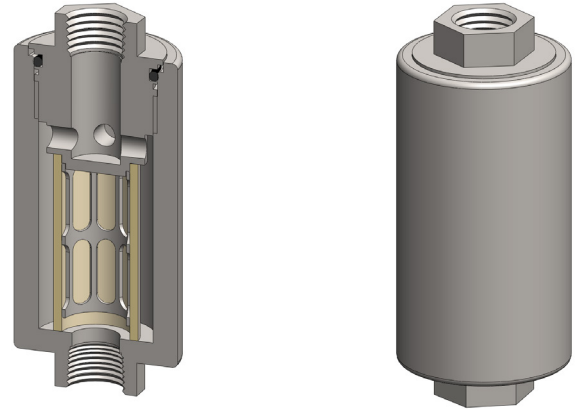

<b>Materials</b>	<b>316L Stainless Steel</b>
<b>Pressure</b>	<b>100 or 350 Bar</b>
<b>Ports</b>	<b>1/4" or 1/2"</b>
<b>Element</b>	<b>12.32.□ to 25.178.□</b>

The SL series filter housings are specified for in-line particulate applications. They are specified for lightly contaminated gases or liquids where service intervals are long or for last-chance or back-up filters.

Standard housings have NPT ports and a Viton seal. Other seal types are available as an option. BSPT and BSPP port types are also available.

The housings are free from welds and comply with NACE MR-01-75 and are CE marked in accordance with PED 97/23/EC where required.

## Technical Specifications

Housing Model	SL117.201	SL127.201	SL127.401	SL215.401	SL235.401
Port Size	1/4" NPT	1/4" NPT	1/2" NPT	1/2" NPT	1/2" NPT
Bar (1)	350	350	350	100	100
Maximum Temperature, °C (2)	200	200	200	200	200
<b>Materials of Construction (3)</b>					
Head, Bowl & Internals	316L SS	316L SS	316L SS	316L SS	316L SS
Seal (4)	Viton	Viton	Viton	Viton	Viton
Filter Element Code (5)	12.32.□	12.57.□	12.57.□	25.64.□	25.178.□
<b>Principal Dimensions in mm</b>					
Diameter	36	36	36	60	60
Height	86	111	112	135	248
Volume, cc	15	25	25	100	245
Weight, kg	0.4	0.5	0.6	1.8	3.0