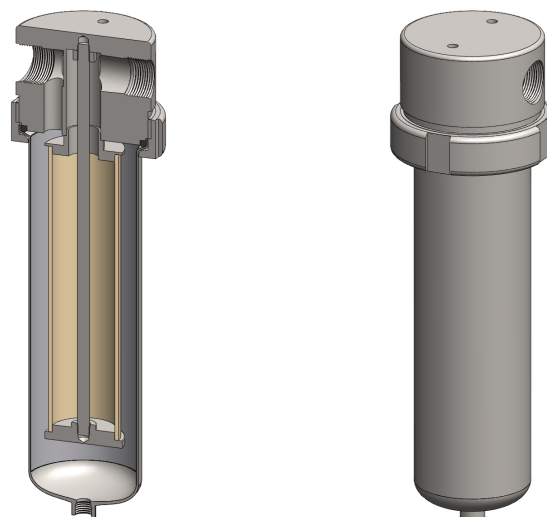

Materials	316L Stainless Steel
Pressure	35 Bar
Ports	3/4" or 1"
Element	51.230.□

SS424 series filter housings are specified for 3/4" and 1" line size applications up to 35 bar. For applications over 35 bar higher pressure versions are available, see the SS425, SS426, and SS428 filter housings.

Standard housings have NPT ports and a Viton seal. Other seal types are available as an option. BSPT and BSPP port types are also available.

The housings are free from welds and comply with NACE MR-01-75 and are CE marked in accordance with PED 97/23/EC.

These housings can also be supplied in a wide range of exotic materials, such as Hastelloy, Monel, Titanium etc.

Technical Specifications

Housing Model	SS424.521	SS424.621
Port Size	3/4" NPT	1" NPT
Drain	1/4" NPT	1/4" NPT
Maximum Pressure, Bar (1)	35	35
Maximum Temperature, °C (2)	200	200
Materials of Construction (3)		
Head, Bowl & Internals	316L SS	316L SS
Seal (4)	Viton	Viton
Filter Element Code (5)	51.230.□	51.230.□
Adsorber Cartridge Code (6)	51.230.AD□	51.230.AD□
Principal Dimensions in mm		
Diameter	110	110
Height	388	388
Volume, cc	1350	1350
Weight, kg	7.8	7.8
Accessories		
Support Core	SCSS42	SCSS42
Mounting Bracket	MBSS42	MBSS42

Notes

- (1) Above 200°C the pressure rating is reduced, consult us for the exact rating at any specific temperature
- (2) Maximum temperature 200°C using standard seal. For temperatures up to 324°C use a Chemraz seal
- (3) Material abbreviations, 316L SS = 316L Stainless Steel
- (4) Add suffix for other seal types, Chemraz = .C, Nitrile = N, Kalrez = .K, EPDM = .E, Silicone = .S, (e.g. SS424.521.N)
- (5) Replace the □ with the grade required, e.g. 51.230.5CK, 51.230.S20V, 51.230.T20
- (6) Replace the □ with the type required, e.g. 51.230.AD01