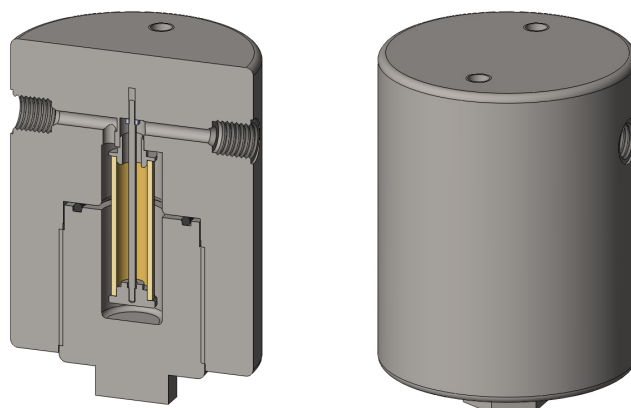

**Materials** 316L Stainless Steel  
**Pressure** 1050 Bar  
**Ports** 1/4" & 3/8" C & T  
**Element** 12.57.□

SS1210 series filter housings are specified for applications up to 1050 Bar. For applications less than 1050 Bar see the SS127 and SS129 series housings.

Standard housings have 1/4" & 3/8" coned and threaded ports and a Viton seal. Other port sizes and seal types are available as an option.

The housings are free from welds and comply with NACE MR-01-75 and are CE marked in accordance with PED 97/23/EC.

## Technical Specifications

Housing Model	SS1210.205	SS1210.225	SS1210.305	SS1210.335
Port Size (1)	1/4" C & T	1/4" C & T	3/8" C & T	3/8" C & T
Drain	None	1/4" C & T	None	3/8" C & T
Maximum Pressure, Bar (2)	1050	1050	1050	1050
Maximum Temperature, °C (3)	200	200	200	200
<b>Materials of Construction (4)</b>				
Head, Bowl & Internals	316L SS	316L SS	316L SS	316L SS
Seal (5)	Viton	Viton	Viton	Viton
Filter Element Code (6)	12.57.□	12.57.□	12.57.□	12.57.□
Adsorber Cartridge Code (7)	12.57.AS□	12.57.AS□	12.57.AS□	12.57.AS□
<b>Principal Dimensions in mm</b>				
Diameter	100	100	100	100
Height	141	141	141	141
Volume, cc	50	50	50	50
Weight, kg	7.8	7.8	7.8	7.8
<b>Accessories</b>				
Support Core	SCSS12	SCSS12	SCSS12	SCSS12
Mounting Bracket	MBSS42	MBSS42	MBSS42	MBSS42

### Notes

- (1) C & T = Coned & Threaded connection
- (2) Above 200°C the pressure rating is reduced, consult us for the exact rating at any specific temperature
- (3) Maximum temperature 200°C using standard seal. For temperatures up to 324°C use a Chemraz seal
- (4) Material abbreviations, 316L SS = 316L Stainless Steel
- (5) Add suffix for other seal types, Chemraz = .C, Nitrile = .N, Kalrez = .K, EPDM = .E, Silicone = .S, (e.g. SS1210.221.E)
- (6) Replace the □ with the grade required, e.g. 12.57.5CK, 12.57.S20V, 12.57.T20
- (7) Replace the □ with the type required, e.g. 12.57.AS01