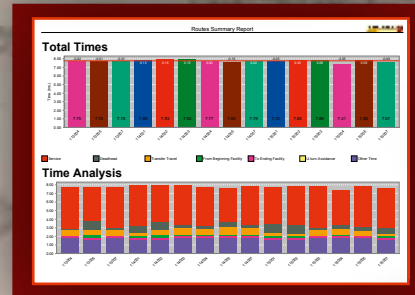

Save 10–20% Annually

FleetRoute™ can typically save from 10–20% off your annual operating costs by:

- ⊙ Maximizing productivity of vehicles and crews
 - Optimising travel paths to reduce deadheading
 - Lowering fuel and maintenance costs
 - Reducing mileage and CO₂
 - Balancing route times, service days, and districts
 - Reducing labour and overtime costs
- ⊙ Integrating new customers into routes and facilitating expansion
- ⊙ Improving customer service
- ⊙ Easing training of new drivers and dealing with broken-down vehicles

Balance Routes

Optimise Travel Paths and Sequence Stops

Reduce Resources

Manage Crews

Analyse Options

Route Optimisation Software & Solutions