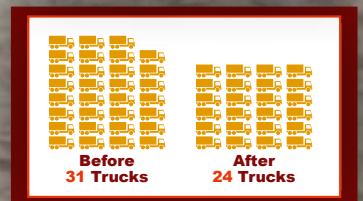

Optimise Travel Paths and Sequence Stops