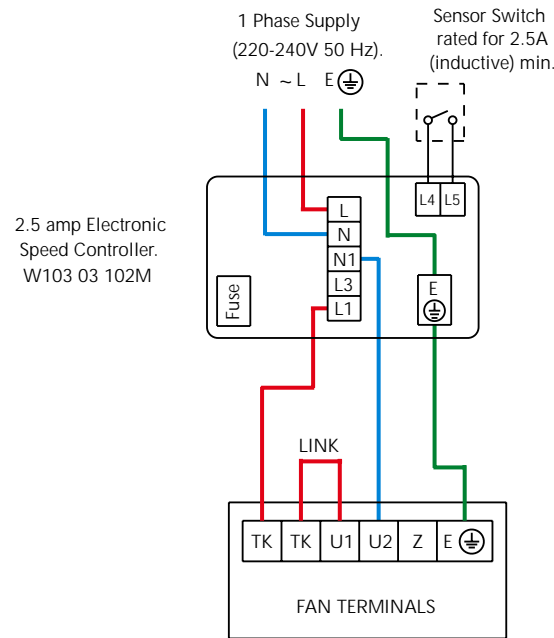

- ARH 100-12A
- ARH 125-12A
- ARH 150-12A
- ARH 200-12A
- ARH 250-12A
- ARH 315-12A

SINGLE PHASE FAN CONNECTED TO A 3.0 AMP ELECTRONIC SPEED CONTROLLER

- ARH 100-12A
- ARH 125-12A
- ARH 150-12A
- ARH 200-12A
- ARH 250-12A
- ARH 315-12A

SINGLE PHASE FAN CONNECTED TO A 3.0 AMP AUTO TRANSFORMER SPEED CONTROLLER

- ARH 100-12A
- ARH 125-12A
- ARH 150-12A
- ARH 200-12A
- ARH 250-12A
- ARH 315-12A

VENT-AXIA ACCESS™ RECTANGULAR IN-LINE FANS WIRING DIAGRAMS

SINGLE PHASE FAN CONNECTED TO A D.O.L. STARTER

- ARH 355-14A ARH 355-16A
- ARH 400-14A ARH 400-16A
- ARH 450-14A ARH 450-16A

SINGLE PHASE FAN CONNECTED TO A 2.5 AMP ELECTRONIC SPEED CONTROLLER

- ARH 355-14A ARH 355-16A
- ARH 400-14A ARH 400-16A
- ARH 450-14A ARH 450-16A

ACCESS™ RECTANGULAR IN-LINE FANS WIRING DIAGRAMS

THREE PHASE FAN CONNECTED TO A 415V D.O.L. STARTER

- ARH 355-34A ARH 355-36A ARH 710-38A
- ARH 400-34A ARH 400-36A
- ARH 450-34A ARH 450-36A
- ARH 500-34A ARH 500-36A
- ARH 630-34A ARH 630-36A
- ARH 710-36A