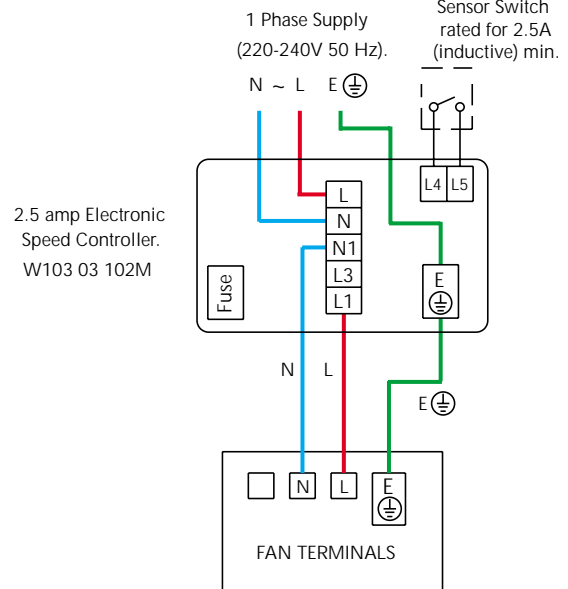

ACCESS™ RECTANGULAR IN-LINE FANS WIRING DIAGRAMS

SINGLE PHASE FAN CONNECTED TO A D.O.L. STARTER

- ARH 100-12A
- ARH 125-12A
- ARH 150-12A
- ARH 200-12A
- ARH 250-12A
- ARH 315-12A

SINGLE PHASE FAN CONNECTED TO A 2.5 AMP ELECTRONIC SPEED CONTROLLER

- ARH 100-12A
- ARH 125-12A
- ARH 150-12A
- ARH 200-12A
- ARH 250-12A
- ARH 315-12A

SINGLE PHASE FAN CONNECTED TO A 3.0 AMP ELECTRONIC SPEED CONTROLLER

- ARH 100-12A
- ARH 125-12A
- ARH 150-12A
- ARH 200-12A
- ARH 250-12A
- ARH 315-12A

SINGLE PHASE FAN CONNECTED TO A 3.0 AMP AUTO TRANSFORMER SPEED CONTROLLER

- ARH 100-12A
- ARH 125-12A
- ARH 150-12A
- ARH 200-12A
- ARH 250-12A
- ARH 315-12A

VENT-AXIA ACCESS™ RECTANGULAR IN-LINE FANS WIRING DIAGRAMS

THREE PHASE FAN CONNECTED TO A 1.4, 4.0, 7.0 OR 11.0 AMP AUTO TRANSFORMER SPEED CONTROLLER

- ARH 355-34A ARH 355-36A ARH 710-38A
- ARH 400-34A ARH 400-36A
- ARH 450-34A ARH 450-36A
- ARH 500-34A ARH 500-36A
- ARH 630-34A ARH 630-36A
- ARH 710-36A