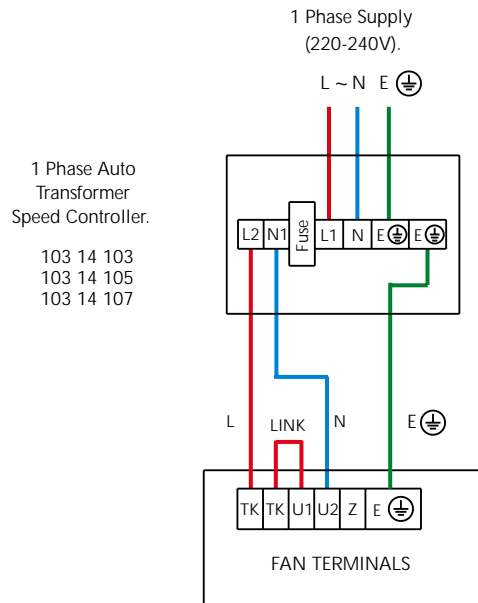

ACCESS™ RECTANGULAR IN-LINE FANS WIRING DIAGRAMS

THREE PHASE FAN CONNECTED TO A 415V D.O.L. STARTER

- ARH 355-34A ARH 355-36A ARH 710-38A
- ARH 400-34A ARH 400-36A
- ARH 450-34A ARH 450-36A
- ARH 500-34A ARH 500-36A
- ARH 630-34A ARH 630-36A
- ARH 710-36A

THREE PHASE FAN CONNECTED TO A 240V D.O.L. STARTER

- ARH 355-34A ARH 355-36A ARH 710-38A
- ARH 400-34A ARH 400-36A
- ARH 450-34A ARH 450-36A
- ARH 500-34A ARH 500-36A
- ARH 630-34A ARH 630-36A
- ARH 710-36A

SINGLE PHASE FAN CONNECTED TO A 3.0 OR 6.0 AMP ELECTRONIC SPEED CONTROLLER

- ARH 400-14A
- ARH 450-14A

SINGLE PHASE FAN CONNECTED TO A 3.0, 5.0 OR 7.5 AMP AUTO TRANSFORMER SPEED CONTROLLER

- ARH 355-14A ARH 355-16A
- ARH 400-14A ARH 400-16A
- ARH 450-14A ARH 450-16A

THREE PHASE FAN CONNECTED TO A 1.4, 4.0, 7.0 OR 11.0 AMP AUTO TRANSFORMER SPEED CONTROLLER

- ARH 355-34A ARH 355-36A ARH 710-38A
- ARH 400-34A ARH 400-36A
- ARH 450-34A ARH 450-36A
- ARH 500-34A ARH 500-36A
- ARH 630-34A ARH 630-36A
- ARH 710-36A