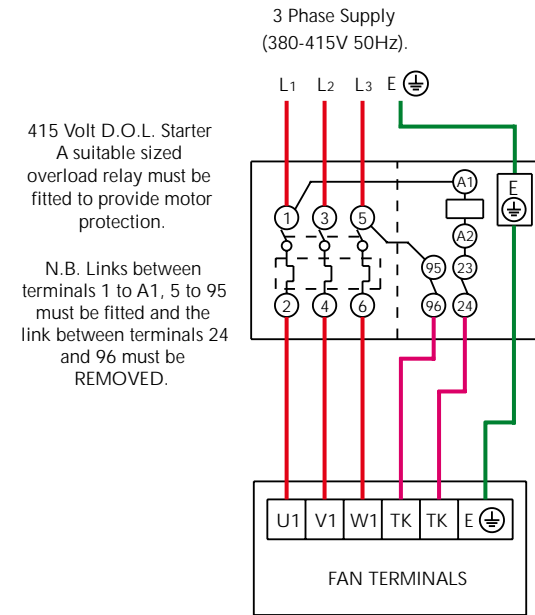

SINGLE PHASE FAN CONNECTED TO A 3.0 AMP AUTO TRANSFORMER SPEED CONTROLLER

- ARH 100-12A
- ARH 125-12A
- ARH 150-12A
- ARH 200-12A
- ARH 250-12A
- ARH 315-12A

VENT-AXIA ACCESS™ RECTANGULAR IN-LINE FANS WIRING DIAGRAMS

SINGLE PHASE FAN CONNECTED TO A D.O.L. STARTER

- ARH 355-14A ARH 355-16A
- ARH 400-14A ARH 400-16A
- ARH 450-14A ARH 450-16A

SINGLE PHASE FAN CONNECTED TO A 2.5 AMP ELECTRONIC SPEED CONTROLLER

- ARH 355-14A ARH 355-16A
- ARH 400-14A ARH 400-16A
- ARH 450-14A ARH 450-16A

ACCESS™ RECTANGULAR IN-LINE FANS WIRING DIAGRAMS

THREE PHASE FAN CONNECTED TO A 415V D.O.L. STARTER

- ARH 355-34A ARH 355-36A ARH 710-38A
- ARH 400-34A ARH 400-36A
- ARH 450-34A ARH 450-36A
- ARH 500-34A ARH 500-36A
- ARH 630-34A ARH 630-36A
- ARH 710-36A