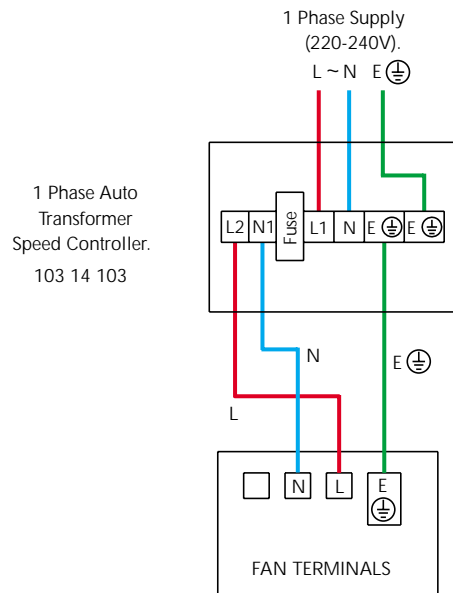

ACCESS™ RECTANGULAR IN-LINE FANS WIRING DIAGRAMS

SINGLE PHASE FAN CONNECTED TO A D.O.L. STARTER

- ARH 100-12A
- ARH 125-12A
- ARH 150-12A
- ARH 200-12A
- ARH 250-12A
- ARH 315-12A

SINGLE PHASE FAN CONNECTED TO A 2.5 AMP ELECTRONIC SPEED CONTROLLER

- ARH 100-12A
- ARH 125-12A
- ARH 150-12A
- ARH 200-12A
- ARH 250-12A
- ARH 315-12A

SINGLE PHASE FAN CONNECTED TO A 3.0 AMP ELECTRONIC SPEED CONTROLLER

- ARH 100-12A
- ARH 125-12A
- ARH 150-12A
- ARH 200-12A
- ARH 250-12A
- ARH 315-12A

SINGLE PHASE FAN CONNECTED TO A 3.0 AMP AUTO TRANSFORMER SPEED CONTROLLER

- ARH 100-12A
- ARH 125-12A
- ARH 150-12A
- ARH 200-12A
- ARH 250-12A
- ARH 315-12A

VENT-AXIA ACCESS™ RECTANGULAR IN-LINE FANS WIRING DIAGRAMS

ACCESS™ RECTANGULAR IN-LINE FANS WIRING DIAGRAMS

THREE PHASE FAN CONNECTED TO A 415V D.O.L. STARTER

- ARH 355-34A ARH 355-36A ARH 710-38A
- ARH 400-34A ARH 400-36A
- ARH 450-34A ARH 450-36A
- ARH 500-34A ARH 500-36A
- ARH 630-34A ARH 630-36A
- ARH 710-36A