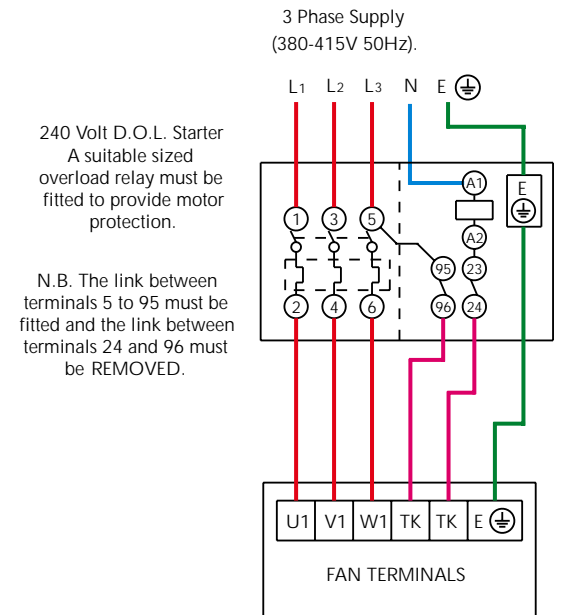

THREE PHASE FAN CONNECTED TO A 240V D.O.L. STARTER

- ARH 355-34A ARH 355-36A ARH 710-38A
- ARH 400-34A ARH 400-36A
- ARH 450-34A ARH 450-36A
- ARH 500-34A ARH 500-36A
- ARH 630-34A ARH 630-36A
- ARH 710-36A