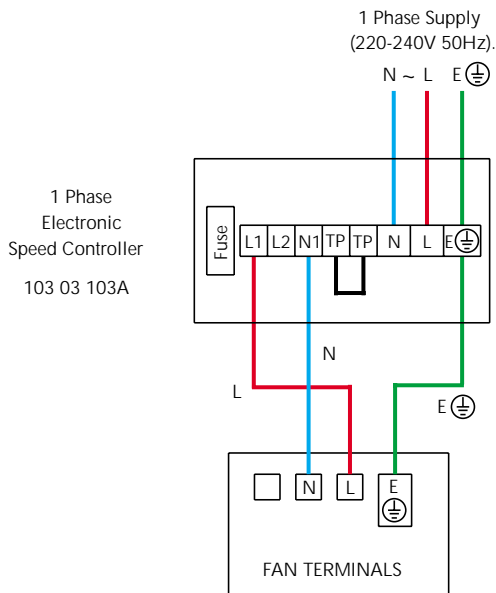

ACCESS™ RECTANGULAR IN-LINE FANS WIRING DIAGRAMS

SINGLE PHASE FAN CONNECTED TO A D.O.L. STARTER

- ARH 100-12A
- ARH 125-12A
- ARH 150-12A
- ARH 200-12A
- ARH 250-12A
- ARH 315-12A

SINGLE PHASE FAN CONNECTED TO A 2.5 AMP ELECTRONIC SPEED CONTROLLER

- ARH 100-12A
- ARH 125-12A
- ARH 150-12A
- ARH 200-12A
- ARH 250-12A
- ARH 315-12A

SINGLE PHASE FAN CONNECTED TO A 3.0 AMP ELECTRONIC SPEED CONTROLLER

- ARH 100-12A
- ARH 125-12A
- ARH 150-12A
- ARH 200-12A
- ARH 250-12A
- ARH 315-12A

SINGLE PHASE FAN CONNECTED TO A 3.0 AMP AUTO TRANSFORMER SPEED CONTROLLER

- ARH 100-12A
- ARH 125-12A
- ARH 150-12A
- ARH 200-12A
- ARH 250-12A
- ARH 315-12A

VENT-AXIA ACCESS™ RECTANGULAR IN-LINE FANS WIRING DIAGRAMS

ACCESS™ RECTANGULAR IN-LINE FANS WIRING DIAGRAMS

THREE PHASE FAN CONNECTED TO A 415V D.O.L. STARTER

- ARH 355-34A ARH 355-36A ARH 710-38A
- ARH 400-34A ARH 400-36A
- ARH 450-34A ARH 450-36A
- ARH 500-34A ARH 500-36A
- ARH 630-34A ARH 630-36A
- ARH 710-36A