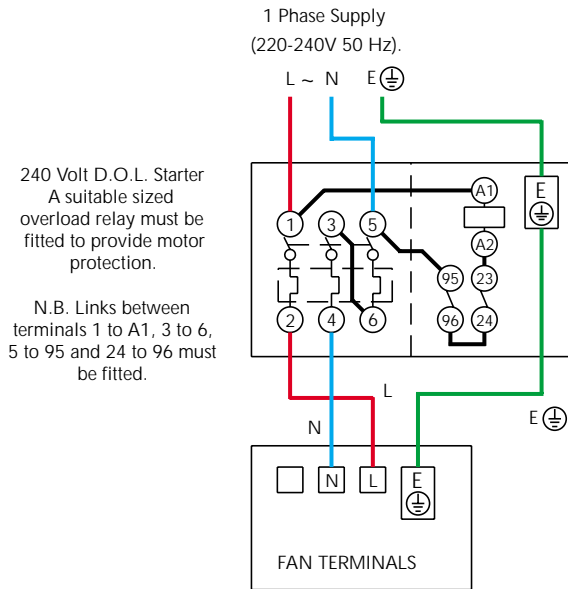

ACCESS™ RECTANGULAR IN-LINE FANS WIRING DIAGRAMS

SINGLE PHASE FAN CONNECTED TO A D.O.L. STARTER

- ARH 100-12A
- ARH 125-12A
- ARH 150-12A
- ARH 200-12A
- ARH 250-12A
- ARH 315-12A

SINGLE PHASE FAN CONNECTED TO A 2.5 AMP ELECTRONIC SPEED CONTROLLER

- ARH 100-12A
- ARH 125-12A
- ARH 150-12A
- ARH 200-12A
- ARH 250-12A
- ARH 315-12A

SINGLE PHASE FAN CONNECTED TO A 3.0 AMP ELECTRONIC SPEED CONTROLLER

- ARH 100-12A
- ARH 125-12A
- ARH 150-12A
- ARH 200-12A
- ARH 250-12A
- ARH 315-12A

SINGLE PHASE FAN CONNECTED TO A 3.0 AMP AUTO TRANSFORMER SPEED CONTROLLER

- ARH 100-12A
- ARH 125-12A
- ARH 150-12A
- ARH 200-12A
- ARH 250-12A
- ARH 315-12A

VENT-AXIA ACCESS™ RECTANGULAR IN-LINE FANS WIRING DIAGRAMS