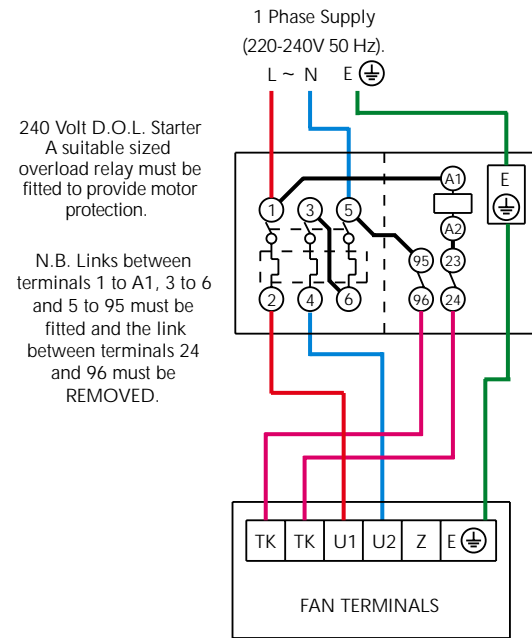

VENT-AXIA ACCESS™ RECTANGULAR IN-LINE FANS WIRING DIAGRAMS

SINGLE PHASE FAN CONNECTED TO A D.O.L. STARTER

- ARH 355-14A ARH 355-16A
- ARH 400-14A ARH 400-16A
- ARH 450-14A ARH 450-16A