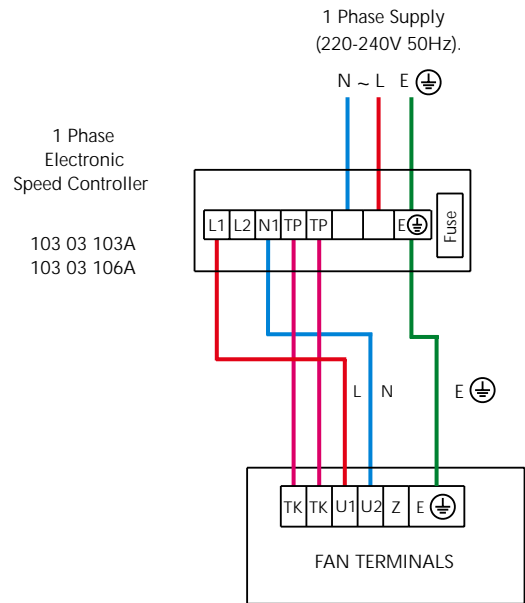

SINGLE PHASE FAN CONNECTED TO A 3.0 OR 6.0 AMP ELECTRONIC SPEED CONTROLLER

- ARH 400-14A
- ARH 450-14A