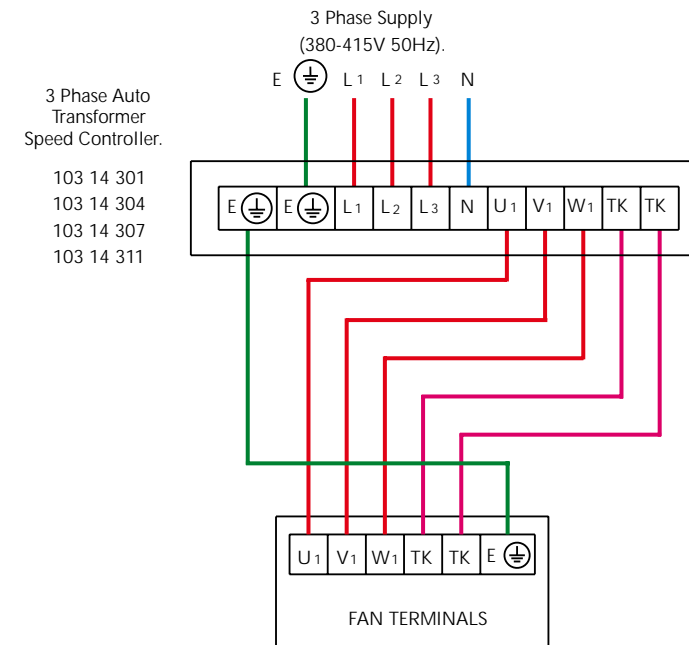

ACCESS™ RECTANGULAR IN-LINE FANS WIRING DIAGRAMS

THREE PHASE FAN CONNECTED TO A 415V D.O.L. STARTER

- ARH 355-34A ARH 355-36A ARH 710-38A
- ARH 400-34A ARH 400-36A
- ARH 450-34A ARH 450-36A
- ARH 500-34A ARH 500-36A
- ARH 630-34A ARH 630-36A
- ARH 710-36A

SINGLE PHASE FAN CONNECTED TO A 3.0 OR 6.0 AMP ELECTRONIC SPEED CONTROLLER

- ARH 400-14A
- ARH 450-14A

SINGLE PHASE FAN CONNECTED TO A 3.0, 5.0 OR 7.5 AMP AUTO TRANSFORMER SPEED CONTROLLER

- ARH 355-14A ARH 355-16A
- ARH 400-14A ARH 400-16A
- ARH 450-14A ARH 450-16A

THREE PHASE FAN CONNECTED TO A 1.4, 4.0, 7.0 OR 11.0 AMP AUTO TRANSFORMER SPEED CONTROLLER

- ARH 355-34A ARH 355-36A ARH 710-38A
- ARH 400-34A ARH 400-36A
- ARH 450-34A ARH 450-36A
- ARH 500-34A ARH 500-36A
- ARH 630-34A ARH 630-36A
- ARH 710-36A